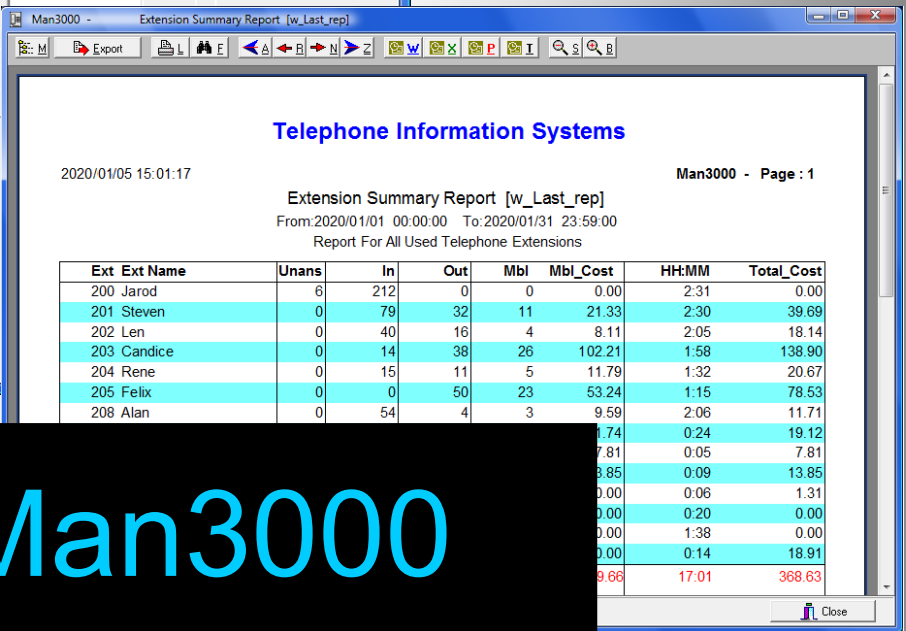

Man3000

Additional Features:

- Fully networkable via LAN and WAN.
- Built in Guest Package.
- Live Exports to Hotel and Attorney Packages.
- **20,000** Account Codes.
- **20,000** Client List Names.
- **20,000** Extensions.
- **2,000** Exchange Lines.
- **1,000** Departments.
- Compatible with ALL PABX's with RS232 or Ethernet [TCP/IP] Outputs.
- Multiple level mark-up facilities for call charges.
- Phantom Extensions.
- Phantom Exchange Lines.

Reports:

- Extension Summary Reports.
- Extension Outgoing Cost Reports.
- Extension Detail Reports with Budget Usage.
- Department Summary Reports.
- Department Detail Reports.
- Top 40/120/300 Reports by
  - Cost,
  - Duration,
  - Number Dialed.
- Exchange Summary Reports.
- Exchange Detail Reports.
- Account Code Reports.
- Client List Reports.
- Memorised Reports.
- Graphs
  - Busy Hour Graph,
  - History Graph,
  - Extension Bar Graph,
  - Extension Pie Chart,
  - Exchange Line Bar Graph.

PC Requirements

- Windows XP, Vista & Windows7
- 128 MB Ram
- 100 Meg Hard Disk Space

- CD Rom Drive
- Serial, USB or TCP/IP Port
- NO DEDICATED PC REQUIRED
- EMAIL OR PRINTER CABABILITIES REQUIRED