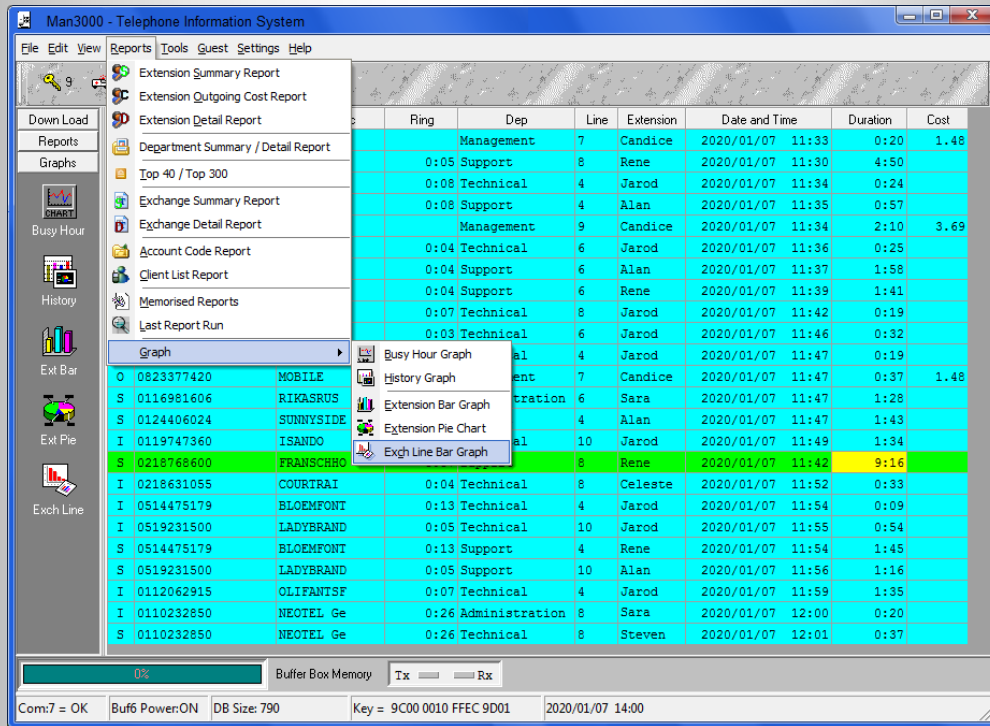

Man3000

Telephone Information Systems

Multi User

Man3000

Telephone Information Systems

Man3000 is a Powerful,
Easy to use
Telephone Information
System

Main Features

- Multi User.
- Reliable Flexible and Instant Reports.
- Exporting of Reports to:
 - Acrobat **PDF**, Excel/CSV , Text File , Word **W**
 - HTML, JPG, TIF, BMP and GIF.
- Emailing of Reports via Microsoft Outlook 2000 utilising:
 - Acrobat **PDF**, Excel , Text File  and Word **W**.
- Automatic Scheduling of all Reports:
 - Emailing, Printing, Save to File.
- Automatic Emailing of Unauthorized Calls.
- Multiple level password protection.
- Unlimited Database Size.
- Multiple Carriers (i.e. Telkom, MTN, Vodacom, Cell C, VOIP etc)
- Budget for Extensions with Notifications.
- Auto Barring-PABX Dependant.

Number of Telephone Calls [Outgoing]

208	Peter	411
201	Mark	342
202	Candice	273
209	Charlie	411
204	Rene	492
205	Office 1	128
206	Office 2	94
207	Sean	97
208	Rhabele	78
209	Terry	101
210	Leon	314
211	Eric	10
214	Cynthia	48
220	Richard	149
220	Annaliese	287

' It Works '

Man3000

Additional Features:

- Fully networkable via LAN and WAN.
- Built in Guest Package.
- Live Exports to Hotel and Attorney Packages.
- **20,000** Account Codes.
- **20,000** Client List Names.
- **20,000** Extensions.
- **2,000** Exchange Lines.
- **1,000** Departments.
- Compatible with ALL PABX's with RS232 or Ethernet [TCP/IP] Outputs.
- Multiple level mark-up facilities for call charges.
- Phantom Extensions.
- Phantom Exchange Lines.

Reports:

- Extension Summary Reports.
- Extension Outgoing Cost Reports.
- Extension Detail Reports with Budget Usage.
- Department Summary Reports.
- Department Detail Reports.
- Top 40/120/300 Reports by
 - Cost,
 - Duration,
 - Number Dialed.
- Exchange Summary Reports.
- Exchange Detail Reports.
- Account Code Reports.
- Client List Reports.
- Memorised Reports.
- Graphs
 - Busy Hour Graph,
 - History Graph,
 - Extension Bar Graph,
 - Extension Pie Chart,
 - Exchange Line Bar Graph.