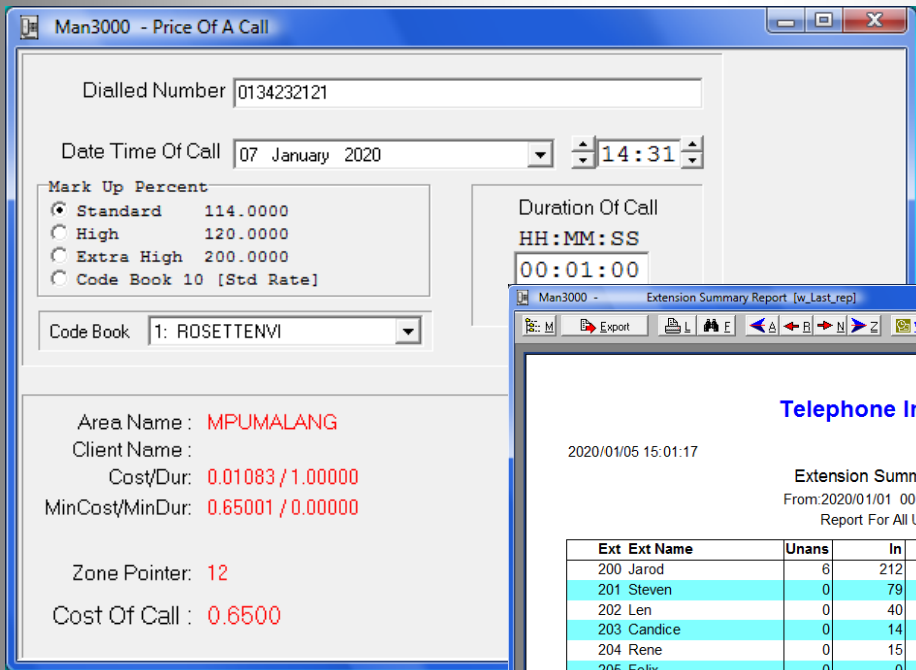

Man3000

Additional Features:

- Fully networkable via LAN and WAN.
- Built in Guest Package.
- Live Exports to Hotel and Attorney Packages.
- **20,000** Account Codes.
- **20,000** Client List Names.
- **20,000** Extensions.
- **2,000** Exchange Lines.
- **1,000** Departments.
- Compatible with ALL PABX's with RS232 or Ethernet [TCP/IP] Outputs.
- Multiple level mark-up facilities for call charges.
- Phantom Extensions.
- Phantom Exchange Lines.

Reports:

- Extension Summary Reports.
- Extension Outgoing Cost Reports.
- Extension Detail Reports with Budget Usage.
- Department Summary Reports.
- Department Detail Reports.
- Top 40/120/300 Reports by
  - Cost,
  - Duration,
  - Number Dialed.
- Exchange Summary Reports.
- Exchange Detail Reports.
- Account Code Reports.
- Client List Reports.
- Memorised Reports.
- Graphs
  - Busy Hour Graph,
  - History Graph,
  - Extension Bar Graph,
  - Extension Pie Chart,
  - Exchange Line Bar Graph.

PC Requirements

- Windows XP, Vista & Windows7
- 128 MB Ram
- 100 Meg Hard Disk Space

- CD Rom Drive
- Serial, USB or TCP/IP Port
- NO DEDICATED PC REQUIRED
- EMAIL OR PRINTER CABABILITIES REQUIRED